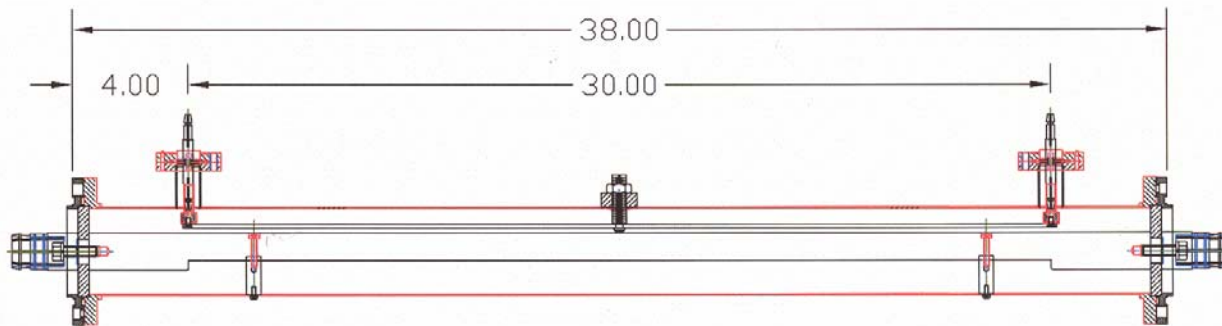

Email: sales@mcibroadcast.com

15 Caron Street • Merrimack, New Hampshire 03054 • Tel: (603) 429-0800 • Fax: (603) 429-1633

www.mcibroadcast.com