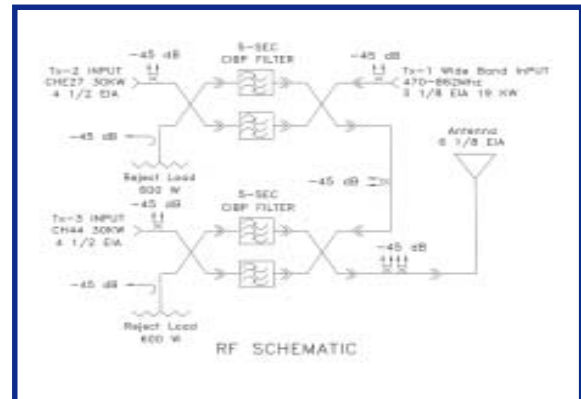

INTEGRATED RF SYSTEM

- Complete System
- Unitized Floor Frame
- Compatible with DTV or DVB Mask requirements
- Low Loss

MCI's Integrated RF systems have been designed to simplify installation, optimize RF performance and efficiently utilize space.

This channel combiner system comes complete with DTV/DVB mask compliant filters and directional couplers. An optional switch could be added for antenna to station test load switching.

MCI has many variations of RF systems and will tailor design to your need, please contact us today.