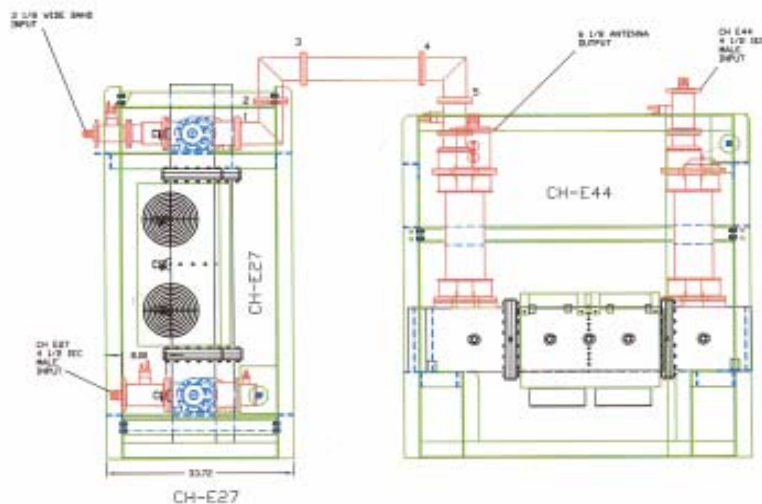

INTEGRATED RF SYSTEM

- Complete System
- Unitized Floor Frame
- Compatible with DTV or DVB Mask requirements
- Low Loss

MCI's Integrated RF systems have been designed to simplify installation, optimize RF performance and efficiently utilize space.

This channel combiner system comes complete with DTV/DVB mask compliant filters and directional couplers. An optional switch could be added for antenna to station test load switching.

MCI has many variations of RF systems and will tailor design to your need, please contact us today.