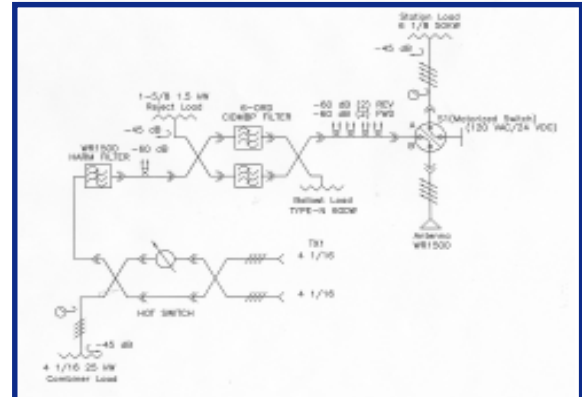

INTEGRATED RF SYSTEM

- Complete System
- Ceiling Hung or Unitized Frame
- Compatible with DTV or DVB Mask requirements
- Low Loss

MCI's Integrated RF systems have been designed to simplify installation, optimize RF performance and efficiently utilize space.

Each system comes complete with a switchless combiner, low pass harmonic filters, DTV/DVB mask compliant filter, output switch for antenna or station test load. Directional couplers are provided as needed.